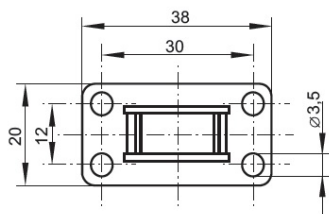

PRODUCT SHEET

Description:

Bar Guide, Steel, NPL, For Lock 1018

Item number:

14.04.091-0

Units	Box	Carton	HS Code	Barcode
Pcs.	200	2000	8301600090	 5704866039932

SISO A/S

Mileparken 11
DK-2740 Skovlunde
Denmark
VAT: DK 24786013

Phone +45 45 830 900

www.siso.dk
siso@siso.dk

Danske Bank
Nytorv Branch
Copenhagen
SWIFT: DABADKKK

Account no.
4180 3112 112936
IBAN Account
DK7230003112112936